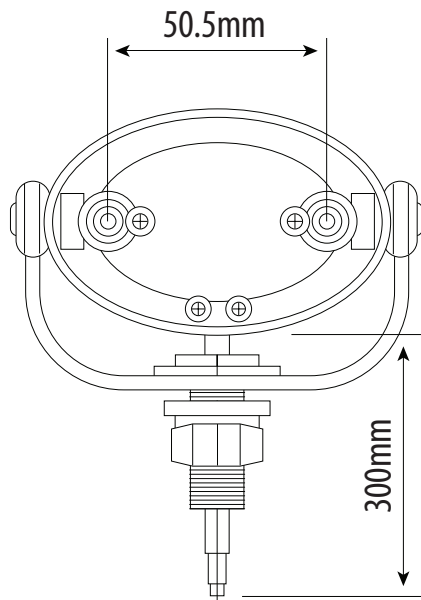

Wiring Diagram For One CA 5711

White = Pattern
Red = Power
Black = Earth

Disclaimer: This diagram is to be used as a guide, Use of this guide is at the installers risk.